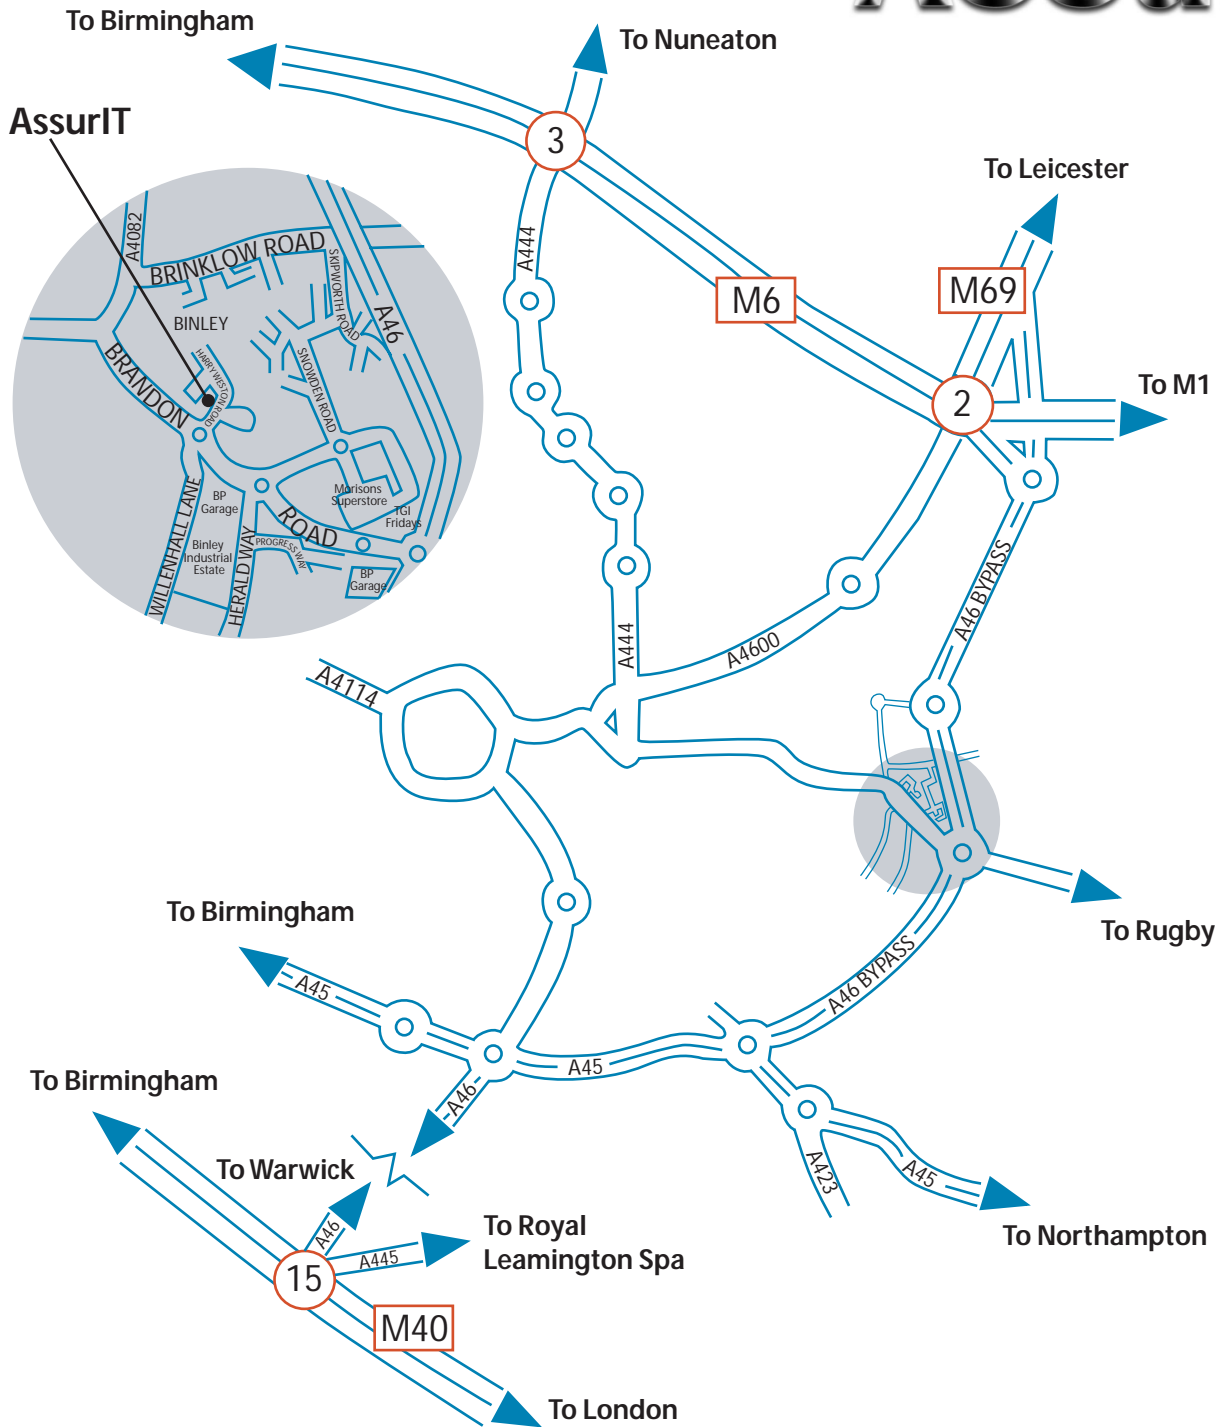

AssurIT

- M40 exit 15 N → Warwick
- A46 (M69) → Leicester
- 2nd exit (A46 Bypass)
- Left at TGI's
- Straight over
- Straight over
- Turn right
- ▣ AssurIT on left at end

Directions For AssurIT

From the M40, Junction 15 take the A46 North towards Warwick/Leamington Spa. Continue on the A46 to the junction signposted M69 Leicester. Take the A45 towards Leicester/London.

At the first roundabout take the 2nd exit towards the M69 Leicester onto the A46 Bypass. At the next roundabout take the slip road to the left at TGI Fridays, then straight over the next two roundabouts. At the third roundabout (BP Garage) turn right into Binley Business Park, turn left at the first roundabout and follow the road to the end. AssurIT House is the building on the left at the end of the road.