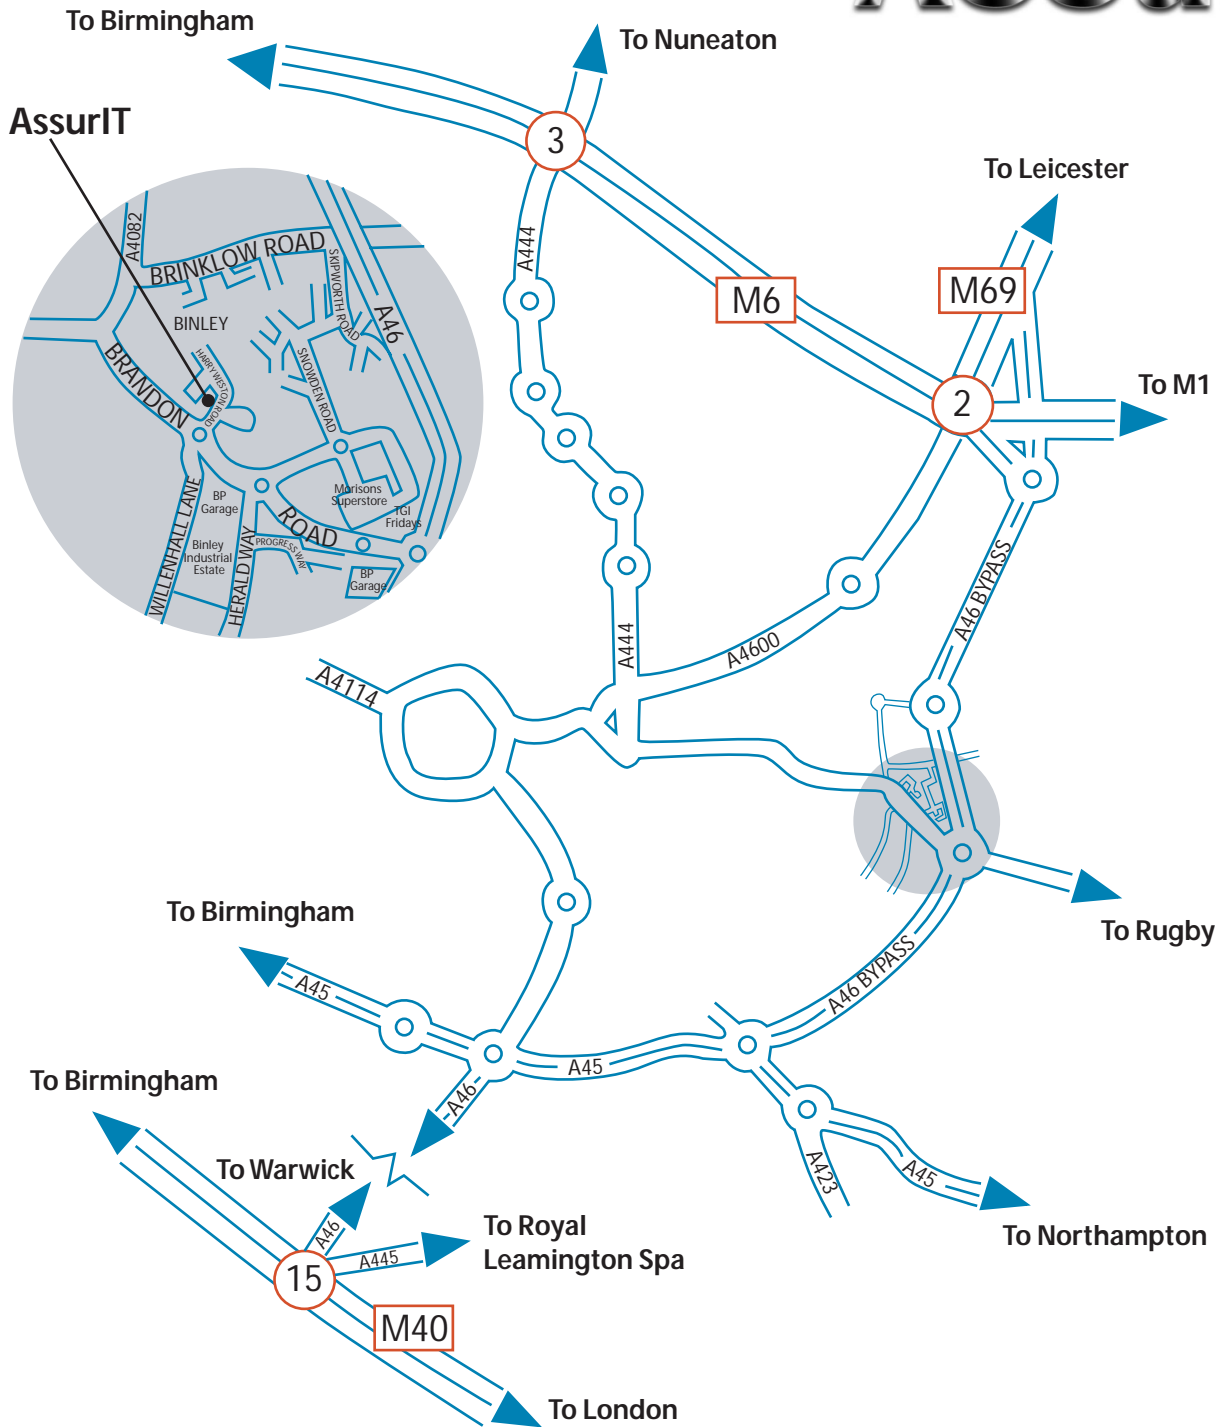

# AssurIT

- M40 exit 15 N → Warwick
- A46 (M69) → Leicester
- 2nd exit (A46 Bypass)
- Left at TGI's
- Straight over
- Straight over
- Turn right
- ▣ AssurIT on left at end

## Directions For AssurIT

From the M40, Junction 15 take the A46 North towards Warwick/Leamington Spa. Continue on the A46 to the junction signposted M69 Leicester. Take the A45 towards Leicester/London.

At the first roundabout take the 2nd exit towards the M69 Leicester onto the A46 Bypass. At the next roundabout take the slip road to the left at TGI Fridays, then straight over the next two roundabouts. At the third roundabout (BP Garage) turn right into Binley Business Park, turn left at the first roundabout and follow the road to the end. AssurIT House is the building on the left at the end of the road.